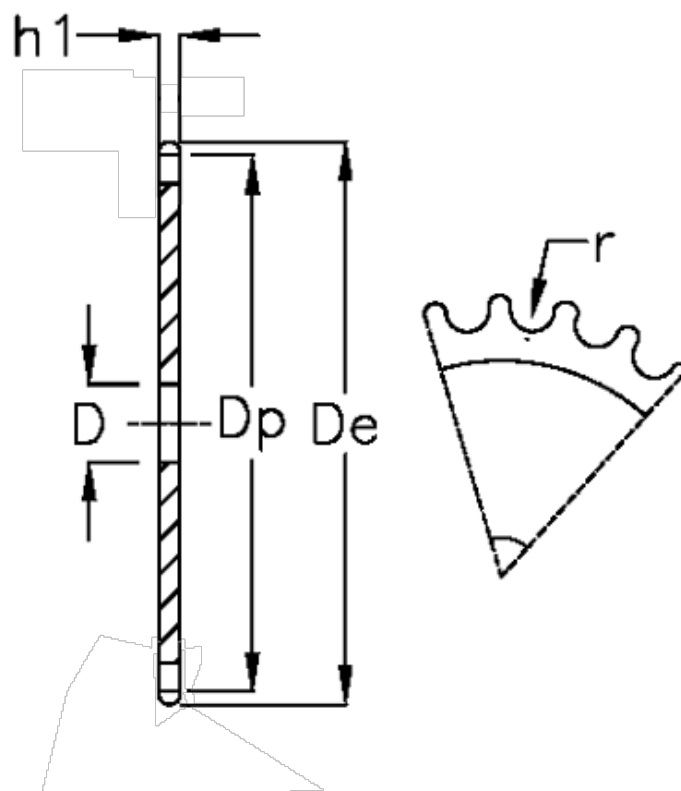

Article number: 616021010046

Description: Plate wheel 24 B-1 Z=46 simplex

Measures

C	= 4
D	= 30
De	= 573.3
Dp	= 558.32
For chain size	= 1 1/2 x 1
For chain type	= 24 B-1
h1	= 24.1
Number of teeth	= 46

$r = 25.4$